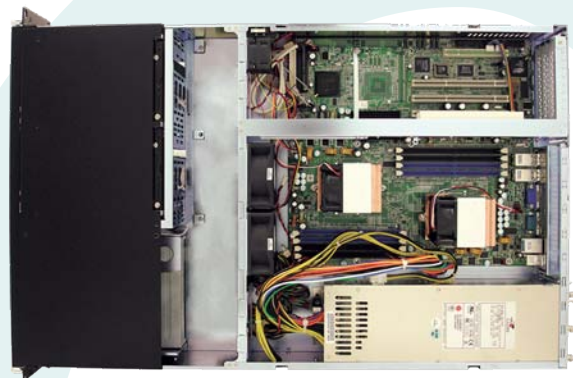

Top View - Open